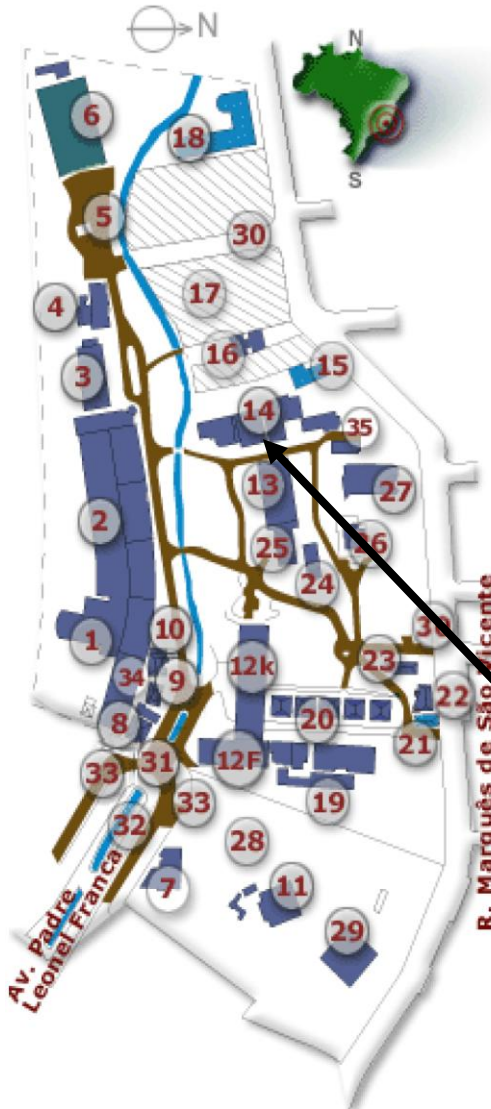

# PUC-Rio Campus Map

The workshop will take place at the American Express Auditorium, located in the IAG building (# 14 on the map).

2. **Leme Building**  
This building houses the Humanities (Psychology, Philosophy, Theology), Biology and Sciences departments as well as Engineering classes.
3. **RDC Computer Center**  
A computer lab and graphics center, offering internet, printers and scanners. Wi-fi access can also be requested here.
12. **Amizade Building**  
Kennedy Wing (K): Vice-Rectorry, admin. offices for academic affairs, undergraduate and graduate programs. Frings Wing (F): cafeteria, library, banks
13. **Church of the Sacred Heart**  
The campus church covers an area of 700 square me-ters and seats 400 people. Daily mass is given.
14. **School of Business Administration (IAG)**  
Offers undergraduate and graduate business courses. More than 50,000 professionals have graduated from the IAG business school.
16. **Pe. Leonel Franca Building**  
Previously the living quarters of PUC's priests, this 12-story building houses the International Programs Central Coordination Office and the departments of Letters and Social Services, among others.